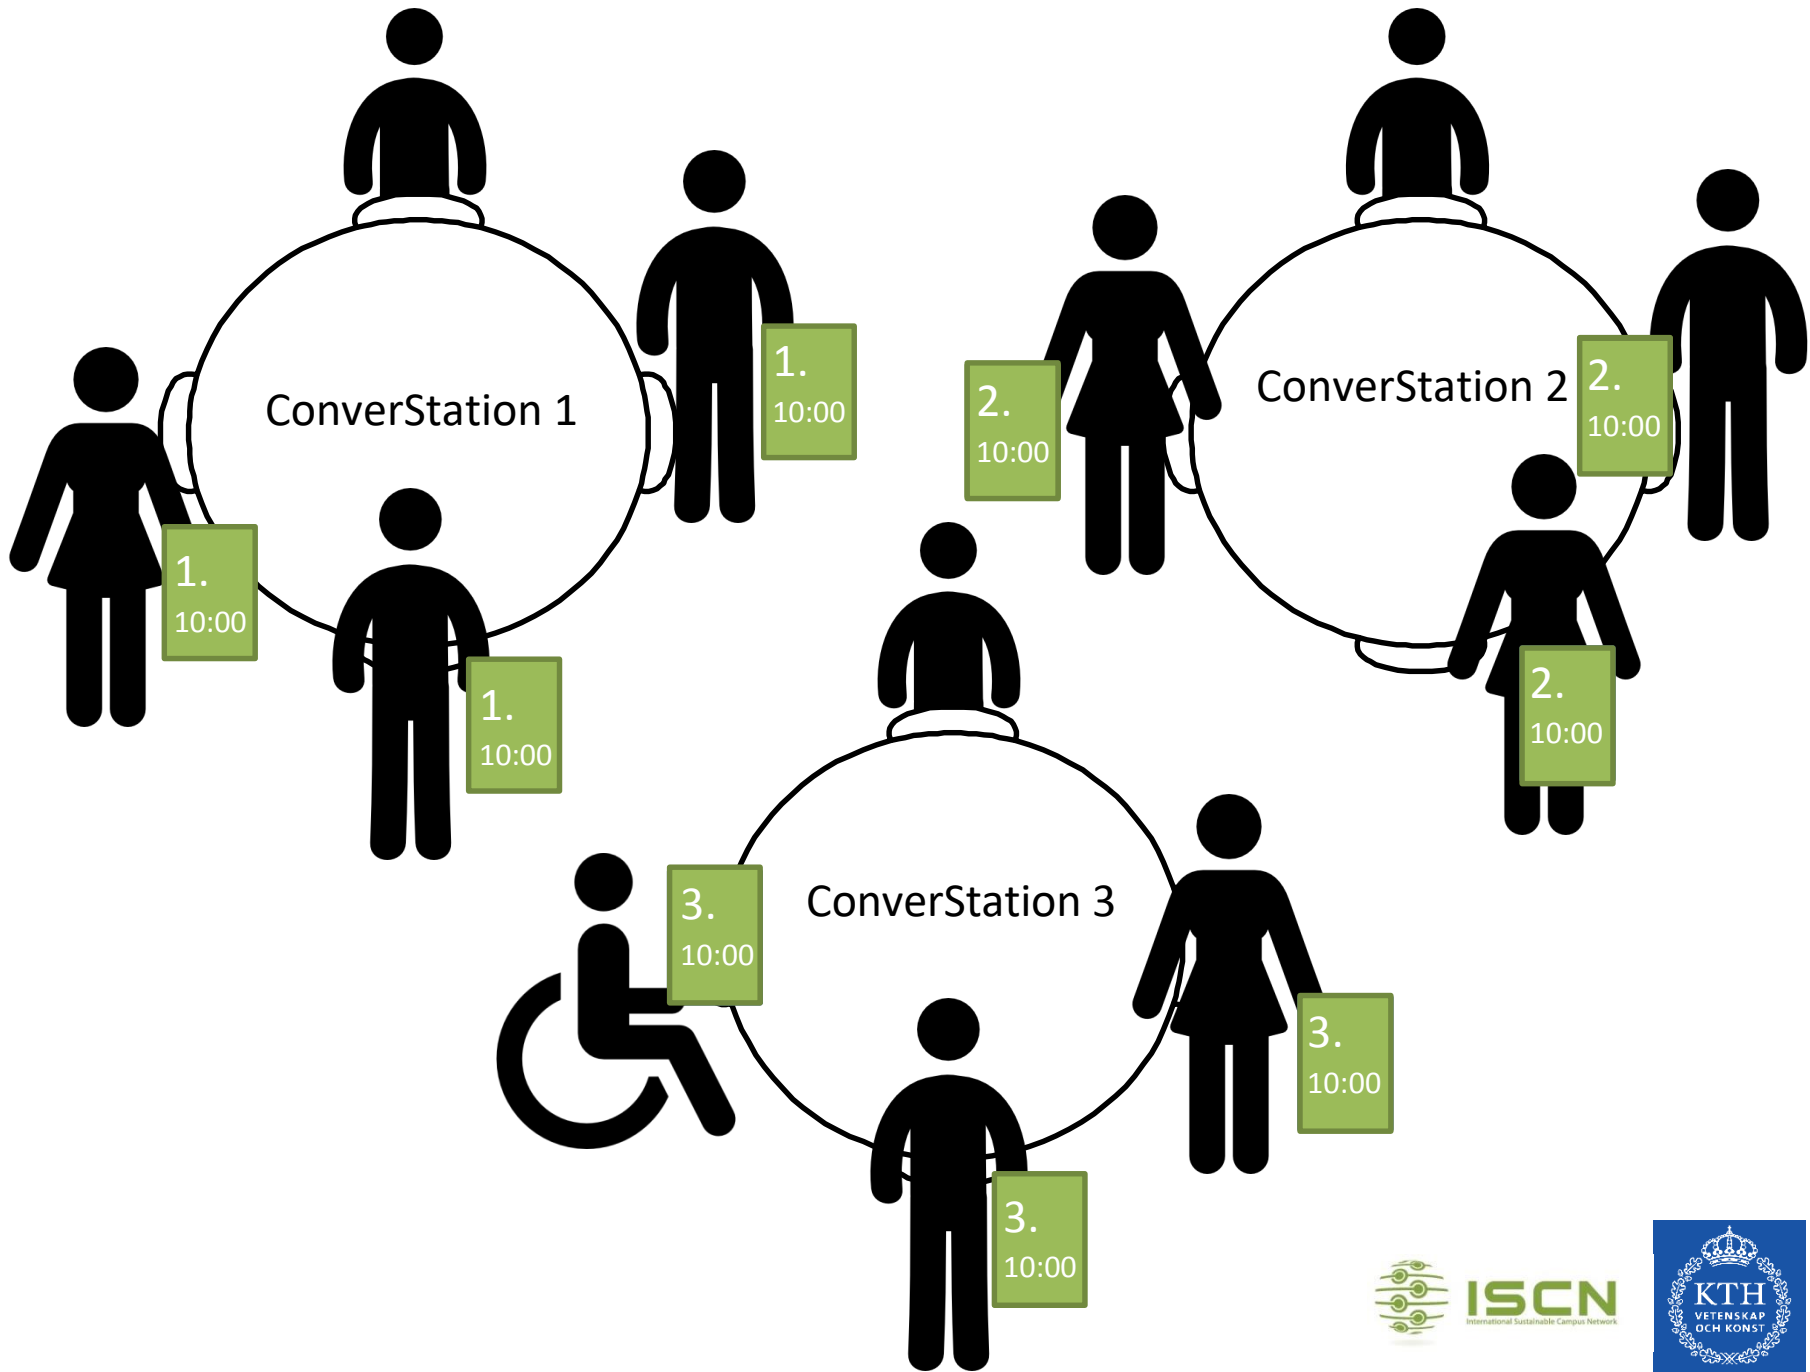

# This is ConverStations

- ConverStations take place around tables, each with a limited number of seats.
- This provides a more intimate setting, thus supporting interaction.
- Each ConverStation is presented 3 times during this session: (1) 9:30, (2) 10:00 and (3)10:30.
- Presenters stay at their table, participants change tables.
- Each ConverStation lasts 25 minutes, of which 10 minutes is for presentation and 15 minutes for discussion.

**ISCN**  
International Sustainable Campus Network

**2.**

Take your "tickets" and head for  
the table for your first  
ConverStation .

**ISCN**  
International Sustainable Campus Network

**3.**

At the table, listen to the  
ConverStation and engage in  
the discussions.

**ISCN**  
International Sustainable Campus Network

4.

After the first round of  
ConverStations, move to your  
next selection (10:00).

**ISCN**  
International Sustainable Campus Network

**5.**

After the second round, move to  
your third selected  
ConverStation (10:30).

# 6.