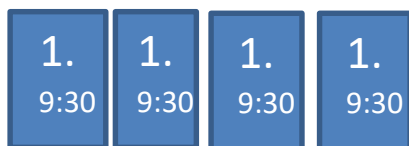

- You can attend three (3) ConverStations.
- You need to get a ticket for each of the three ConverStations you will attend. These cannot be "booked" in advance. Tickets will be available from 8:00 am June 11 during registration.
- Each ticket is valid for one specific ConverStation, at one specific time slot.
- At each time slot (9:30, 10:00, 10:30) there will be around 25 ConverStations in parallel.

ConverStation 1

ConverStation 2

ConverStation 3

09:30