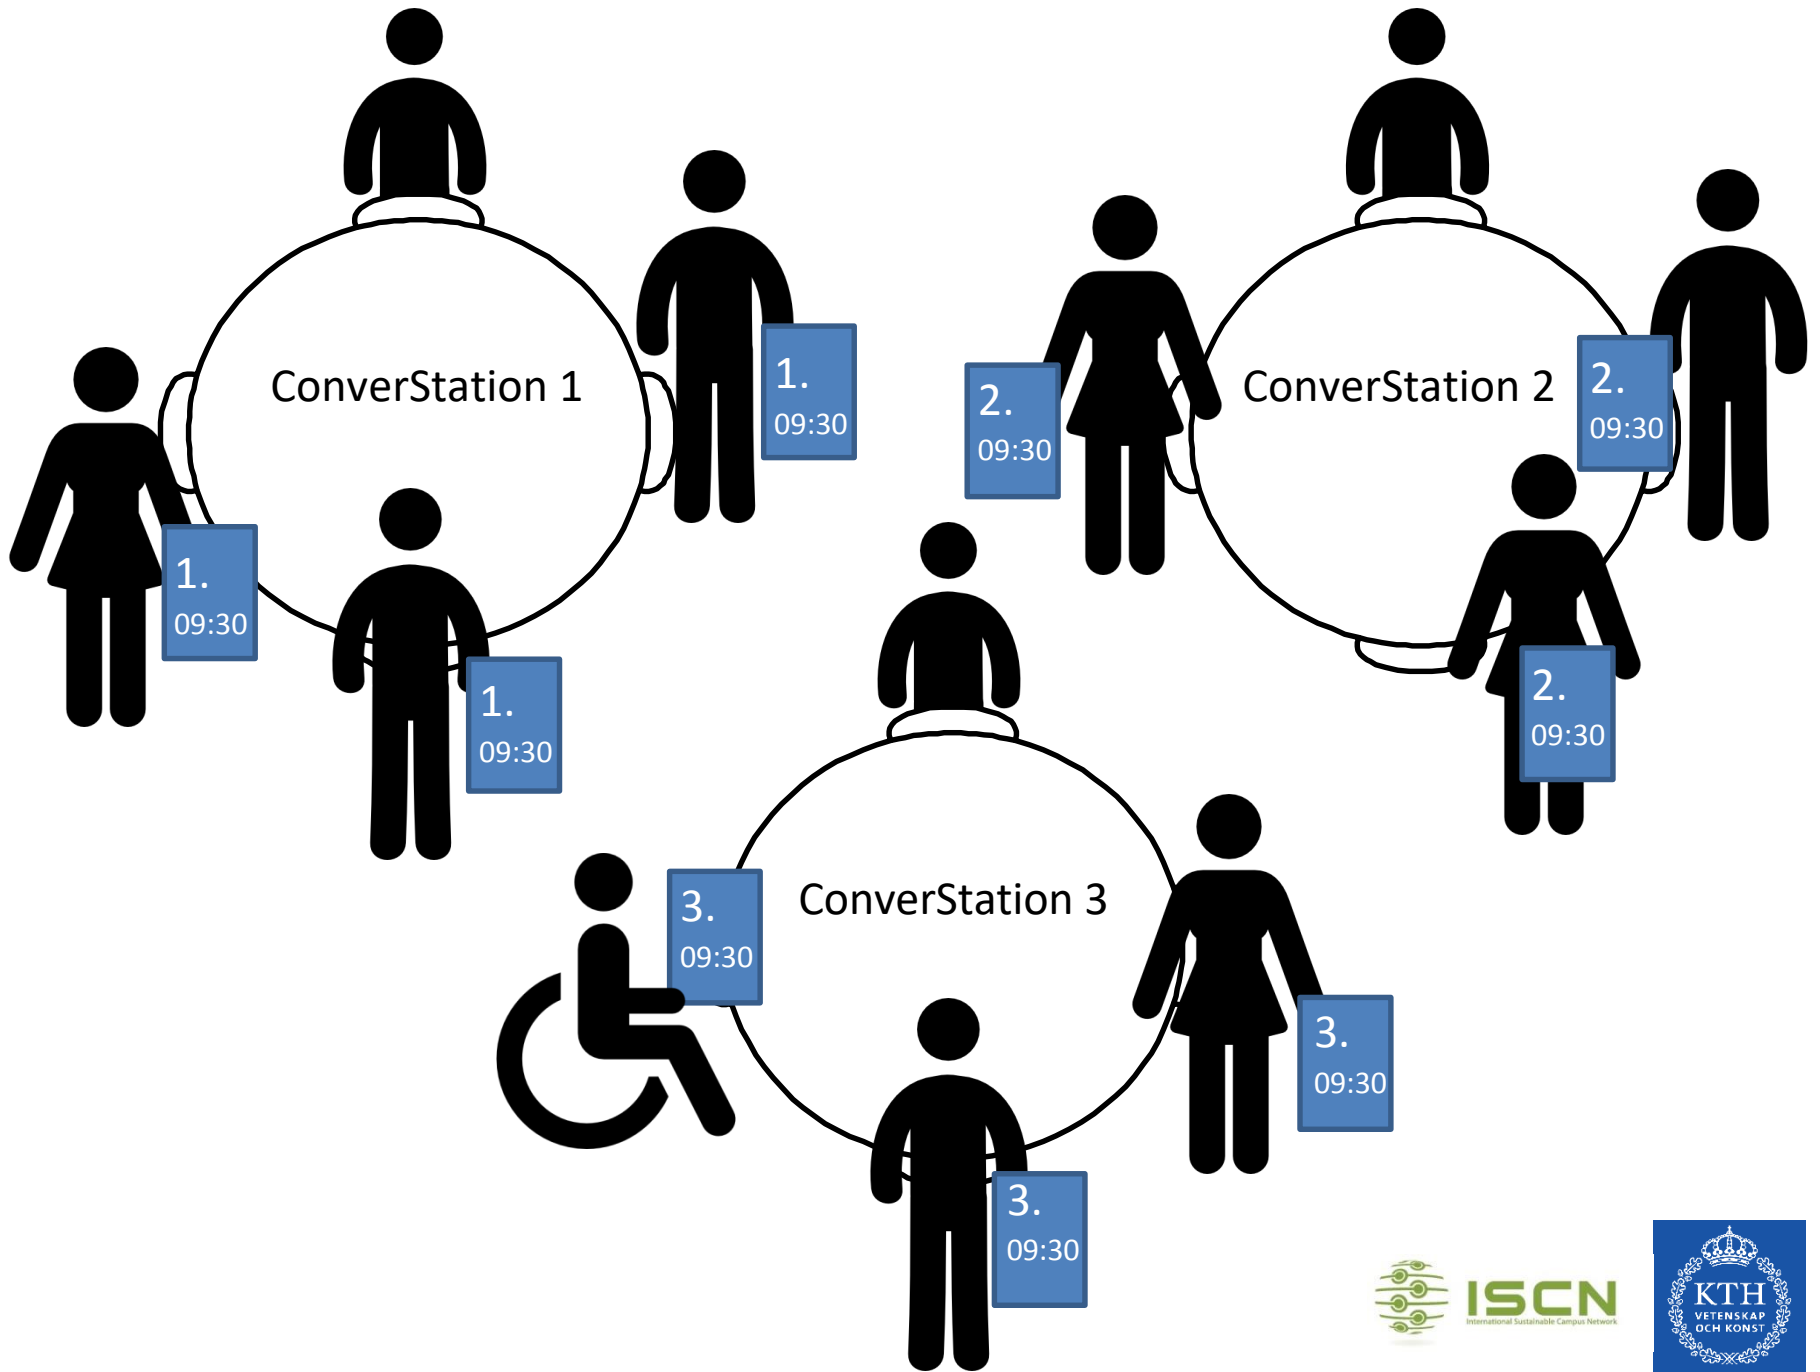

# This is ConverStations

- ConverStations take place around tables, each with a limited number of seats.
- This provides a more intimate setting, thus supporting interaction.
- Each ConverStation is presented 3 times during this session: (1) 9:30, (2) 10:00 and (3)10:30.
- Presenters stay at their table, participants change tables.
- Each ConverStation lasts 25 minutes, of which 10 minutes is for presentation and 15 minutes for discussion.

**ISCN**  
International Sustainable Campus Network

**1.**

Select the three ConverStations you  
want to attend

**ISCN**  
International Sustainable Campus Network

- You can attend three (3) ConverStations.
- You need to get a ticket for each of the three ConverStations you will attend. These cannot be "booked" in advance. Tickets will be available from 8:00 am June 11 during registration.
- Each ticket is valid for one specific ConverStation, at one specific time slot.
- At each time slot (9:30, 10:00, 10:30) there will be around 25 ConverStations in parallel.

**ISCN**  
International Sustainable Campus Network

**2.**

Take your "tickets" and head for  
the table for your first  
ConverStation .

**ISCN**  
International Sustainable Campus Network

**3.**

At the table, listen to the  
ConverStation and engage in  
the discussions.

**ISCN**  
International Sustainable Campus Network

4.

After the first round of  
ConverStations, move to your  
next selection (10:00).

**ISCN**  
International Sustainable Campus Network

**5.**

After the second round, move to  
your third selected  
ConverStation (10:30).