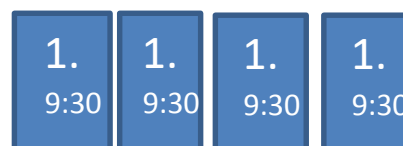

- You can attend three (3) ConverStations.
- You need to get a ticket for each of the three ConverStations you will attend. These cannot be "booked" in advance. Tickets will be available from 8:00 am June 11 during registration.
- Each ticket is valid for one specific ConverStation, at one specific time slot.
- At each time slot (9:30, 10:00, 10:30) there will be around 25 ConverStations in parallel.

ConverStation 1

ConverStation 2

ConverStation 3

09:30