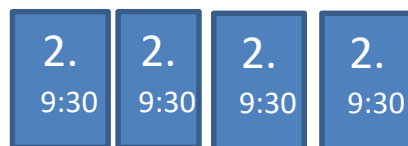

- You can attend three (3) ConverStations.
- You need to get a ticket for each of the three ConverStations you will attend. These cannot be "booked" in advance. Tickets will be available from 8:00 am June 11 during registration.
- Each ticket is valid for one specific ConverStation, at one specific time slot.
- At each time slot (9:30, 10:00, 10:30) there will be around 25 ConverStations in parallel.

ConverStation 1

ConverStation 2

ConverStation 3

09:30