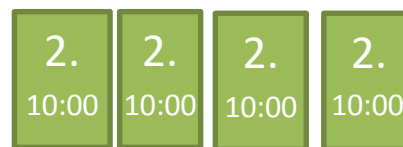

- You can attend three (3) ConverStations.
- You need to get a ticket for each of the three ConverStations you will attend. These cannot be "booked" in advance. Tickets will be available from 8:00 am June 11 during registration.
- Each ticket is valid for one specific ConverStation, at one specific time slot.
- At each time slot (9:30, 10:00, 10:30) there will be around 25 ConverStations in parallel.

ConverStation 1

ConverStation 2

ConverStation 3

09:30

10:00

10:30