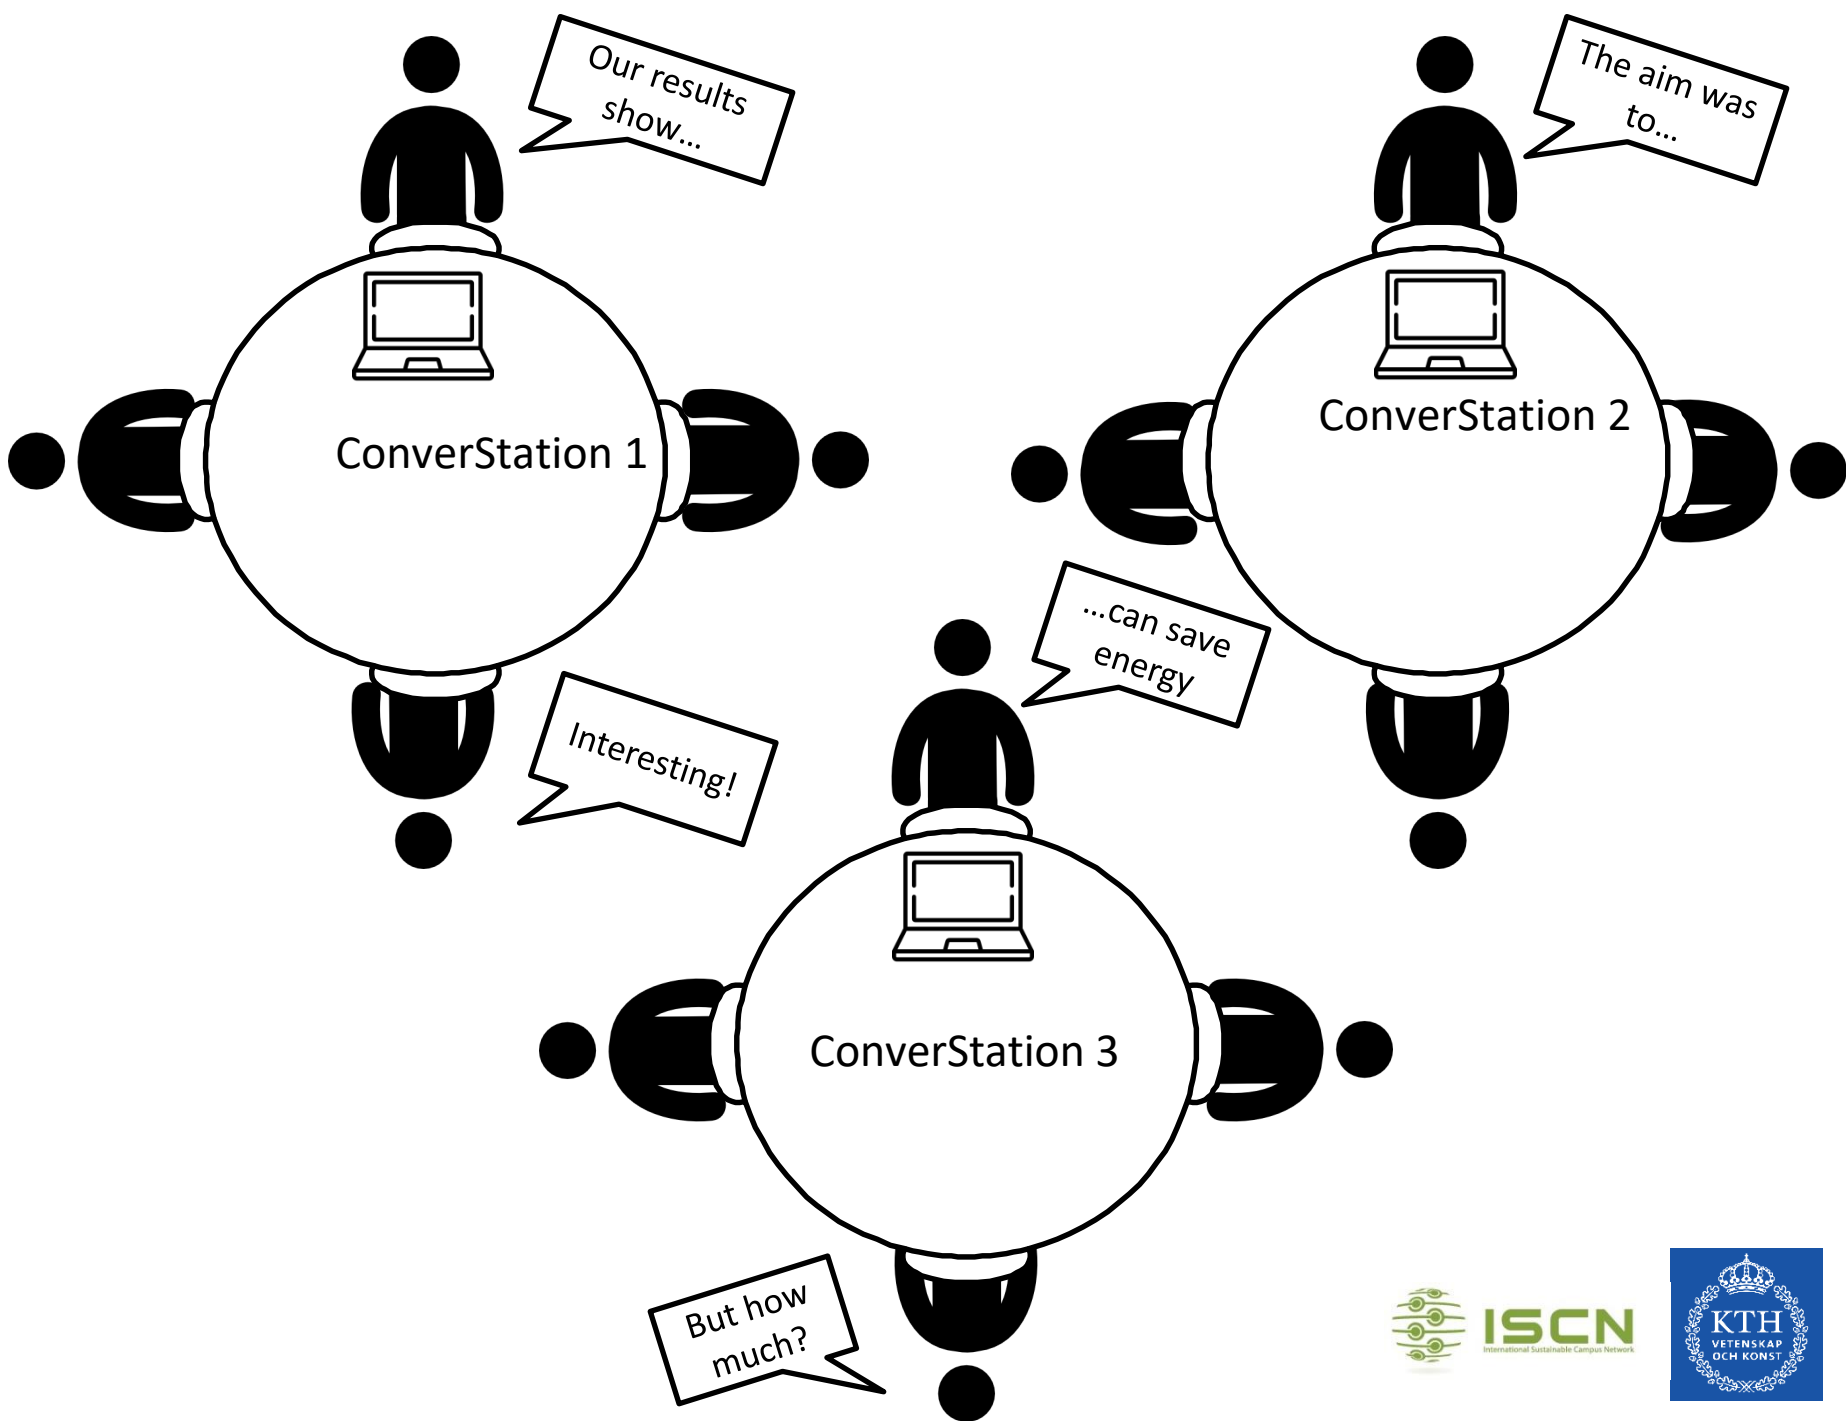

# This is ConverStations

- ConverStations take place around tables, each with a limited number of seats.
- This provides a more intimate setting, thus supporting interaction.
- Each ConverStation is presented 3 times during this session: (1) 9:30, (2) 10:00 and (3)10:30.
- Presenters stay at their table, participants change tables.
- Each ConverStation lasts 25 minutes, of which 10 minutes is for presentation and 15 minutes for discussion.

**ISCN**  
International Sustainable Campus Network

**1.**

Select the three ConverStations you  
want to attend

**ISCN**  
International Sustainable Campus Network

- You can attend three (3) ConverStations.
- You need to get a ticket for each of the three ConverStations you will attend. These cannot be "booked" in advance. Tickets will be available from 8:00 am June 11 during registration.
- Each ticket is valid for one specific ConverStation, at one specific time slot.
- At each time slot (9:30, 10:00, 10:30) there will be around 25 ConverStations in parallel.

**ISCN**  
International Sustainable Campus Network

**2.**

Take your "tickets" and head for  
the table for your first  
ConverStation .

**ISCN**  
International Sustainable Campus Network

**3.**

At the table, listen to the  
ConverStation and engage in  
the discussions.

**ISCN**  
International Sustainable Campus Network

4.

After the first round of  
ConverStations, move to your  
next selection (10:00).

**ISCN**  
International Sustainable Campus Network

**5.**

After the second round, move to  
your third selected  
ConverStation (10:30).