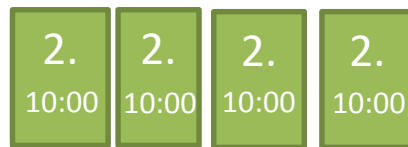

- You can attend three (3) ConverStations.
- You need to get a ticket for each of the three ConverStations you will attend. These cannot be "booked" in advance. Tickets will be available from 8:00 am June 11 during registration.
- Each ticket is valid for one specific ConverStation, at one specific time slot.
- At each time slot (9:30, 10:00, 10:30) there will be around 25 ConverStations in parallel.

ConverStation 1

ConverStation 2

ConverStation 3

09:30

10:00

10:30