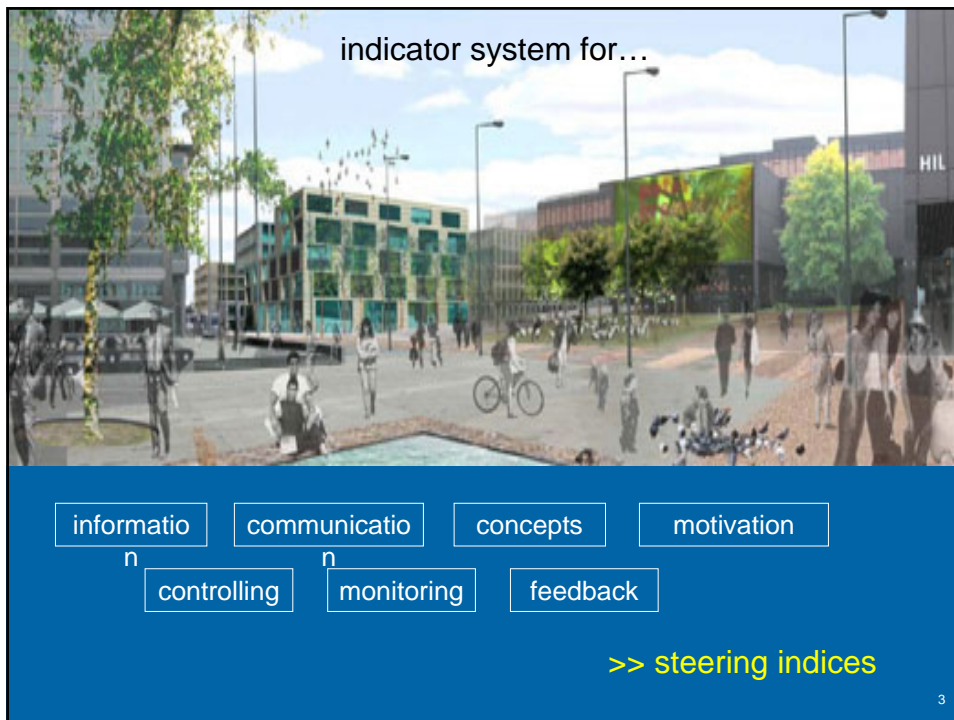

## Indices for a Sustainable Campus Development

Prof. Markus Kunz, Institute of Sustainable Development, ZHAW

ISCN Conference 2008  
23.4.2008

INE Institute of Sustainable Development

on behalf of

Eidgenössische Technische Hochschule Zürich  
Swiss Federal Institute of Technology Zurich

The 6 indices

**Campus Happiness Index**

1. General well-being
2. Satisfaction with habitation
3. Satisfaction at work
4. State of health
5. Individual financial status
6. Number of consultations because of depressions